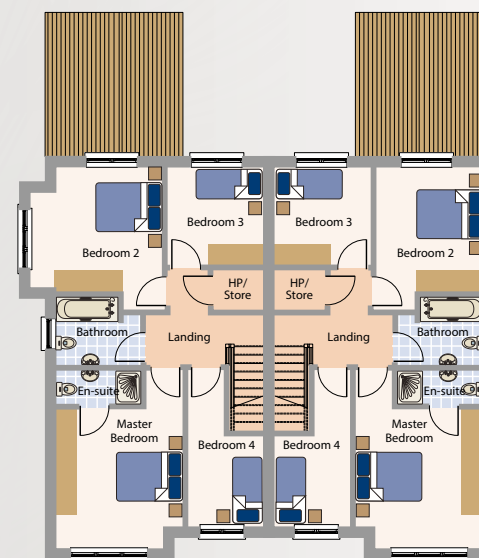

TYPE B1 4 Bed Semi-Detached Homes

TOTAL FLOOR AREA: 143.6 sq m (1545.8 sq ft)

TYPE B1

4 Bed Semi-Detached Homes

Castle Heights

CARRIGALINE, CO. CORK

4 BED SEMI-DETACHED

TOTAL AREA: 143.6 sq m (1545.8 sq ft)

GROUND FLOOR

	Metres	Feet
Entrance Hall:	6.00 x 2.18	19.68 x 7.15
Kitchen/Dining:	6.13 x 4.24	20.11 x 13.91
Living Area:	3.37 x 4.20	11.05 x 13.77
Utility:	2.23 x 1.74	7.31 x 5.70
WC:	1.53 x 1.74	5.01 x 5.70
Sitting Room:	3.85 x 4.97	12.63 x 16.30

TYPE B2

4 Bed Semi-Detached Homes

FIRST FLOOR

	Metres	Feet
Master Bedroom:	3.78 x 4.13	12.40 x 13.54
En-suite:	2.55 x 1.04	8.36 x 3.41
Bedroom 2:	3.19 x 4.25	10.46 x 13.94
Bedroom 3:	2.84 x 2.88	9.31 x 9.44
Bedroom 4:	2.25 x 4.51	7.38 x 14.79
Bathroom:	2.55 x 2.04	7.38 x 6.69
Landing Incl Stairs:	3.60 x 2.80	11.81 x 9.18
Hot Press:	1.52 x 1.23	4.98 x 4.03