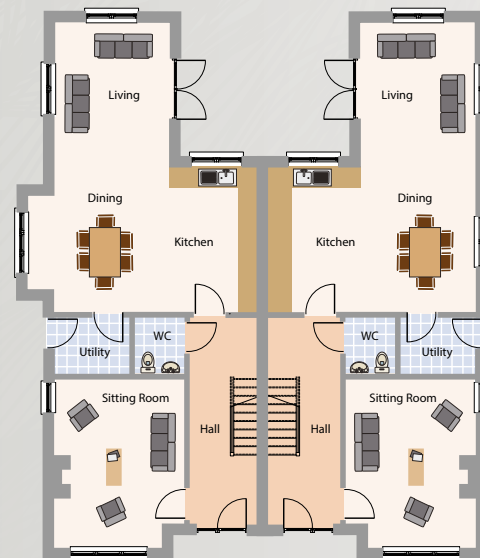

TYPE B1 4 Bed Semi-Detached Homes

TOTAL FLOOR AREA: 143.6 sq m (1545.8 sq ft)

TYPE B1

4 Bed Semi-Detached Homes

Castle Heights

CARRIGALINE, CO. CORK

4 BED SEMI-DETACHED

TOTAL AREA: 143.6 sq m (1545.8 sq ft)

GROUND FLOOR

	Metres	Feet
Entrance Hall:	6.00 x 2.18	19.68 x 7.15
Kitchen/Dining:	6.13 x 4.24	20.11 x 13.91
Living Area:	3.37 x 4.20	11.05 x 13.77
Utility:	2.23 x 1.74	7.31 x 5.70
WC:	1.53 x 1.74	5.01 x 5.70
Sitting Room:	3.85 x 4.97	12.63 x 16.30

TYPE B2

4 Bed Semi-Detached Homes

FIRST FLOOR

	Metres	Feet
Master Bedroom:	3.78 x 4.13	12.40 x 13.54
En-suite:	2.55 x 1.04	8.36 x 3.41
Bedroom 2:	3.19 x 4.25	10.46 x 13.94
Bedroom 3:	2.84 x 2.88	9.31 x 9.44
Bedroom 4:	2.25 x 4.51	7.38 x 14.79
Bathroom:	2.55 x 2.04	7.38 x 6.69
Landing Incl Stairs:	3.60 x 2.80	11.81 x 9.18
Hot Press:	1.52 x 1.23	4.98 x 4.03