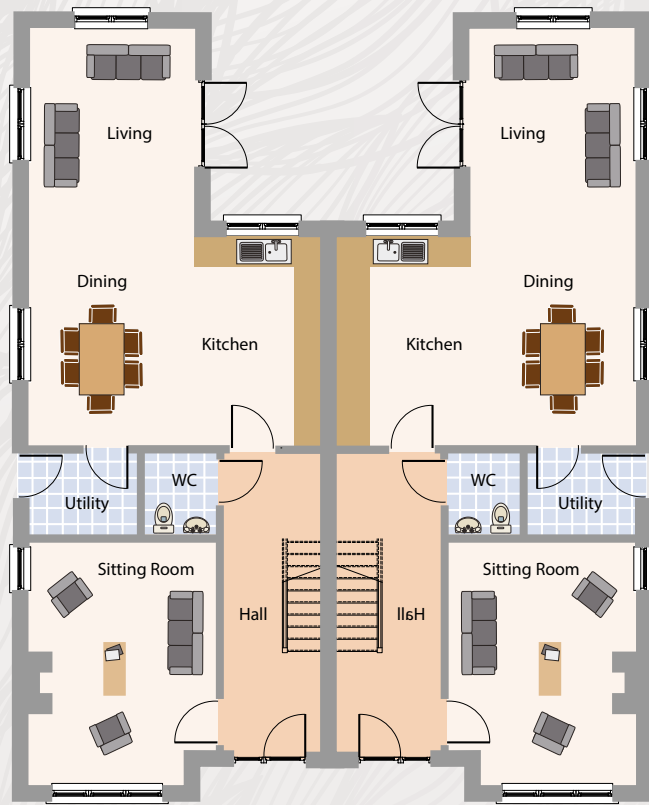

TYPE B1 4 Bed Semi-Detached Homes

TOTAL FLOOR AREA: 143.6 sq m (1545.8 sq ft)

TYPE B1

4 Bed Semi-Detached Homes

Castle Heights

CARRIGALINE, CO. CORK

4 BED SEMI-DETACHED

TOTAL AREA: 143.6 sq m (1545.8 sq ft)

GROUND FLOOR

	Metres	Feet
Entrance Hall:	6.00 x 2.18	19.68 x 7.15
Kitchen/Dining:	6.13 x 4.24	20.11 x 13.91
Living Area:	3.37 x 4.20	11.05 x 13.77
Utility:	2.23 x 1.74	7.31 x 5.70
WC:	1.53 x 1.74	5.01 x 5.70
Sitting Room:	3.85 x 4.97	12.63 x 16.30

TYPE B2

4 Bed Semi-Detached Homes

FIRST FLOOR

	Metres	Feet
Master Bedroom:	3.78 x 4.13	12.40 x 13.54
En-suite:	2.55 x 1.04	8.36 x 3.41
Bedroom 2:	3.19 x 4.25	10.46 x 13.94
Bedroom 3:	2.84 x 2.88	9.31 x 9.44
Bedroom 4:	2.25 x 4.51	7.38 x 14.79
Bathroom:	2.55 x 2.04	7.38 x 6.69
Landing Incl Stairs:	3.60 x 2.80	11.81 x 9.18
Hot Press:	1.52 x 1.23	4.98 x 4.03