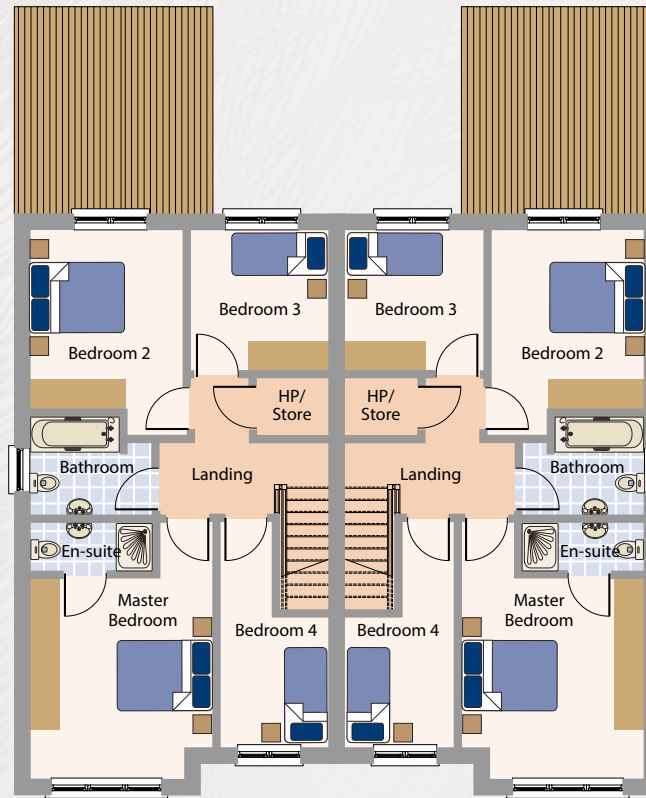

TYPE B1 4 Bed Semi-Detached Homes

TOTAL FLOOR AREA: 143.6 sq m (1545.8 sq ft)

TYPE B1

4 Bed Semi-Detached Homes

Castle Heights

CARRIGALINE, CO. CORK

4 BED SEMI-DETACHED

TOTAL AREA: 143.6 sq m (1545.8 sq ft)

GROUND FLOOR

	Metres	Feet
Entrance Hall:	6.00 x 2.18	19.68 x 7.15
Kitchen/Dining:	6.13 x 4.24	20.11 x 13.91
Living Area:	3.37 x 4.20	11.05 x 13.77
Utility:	2.23 x 1.74	7.31 x 5.70
WC:	1.53 x 1.74	5.01 x 5.70
Sitting Room:	3.85 x 4.97	12.63 x 16.30

TYPE B2

4 Bed Semi-Detached Homes

FIRST FLOOR

	Metres	Feet
Master Bedroom:	3.78 x 4.13	12.40 x 13.54
En-suite:	2.55 x 1.04	8.36 x 3.41
Bedroom 2:	3.19 x 4.25	10.46 x 13.94
Bedroom 3:	2.84 x 2.88	9.31 x 9.44
Bedroom 4:	2.25 x 4.51	7.38 x 14.79
Bathroom:	2.55 x 2.04	7.38 x 6.69
Landing Incl Stairs:	3.60 x 2.80	11.81 x 9.18
Hot Press:	1.52 x 1.23	4.98 x 4.03